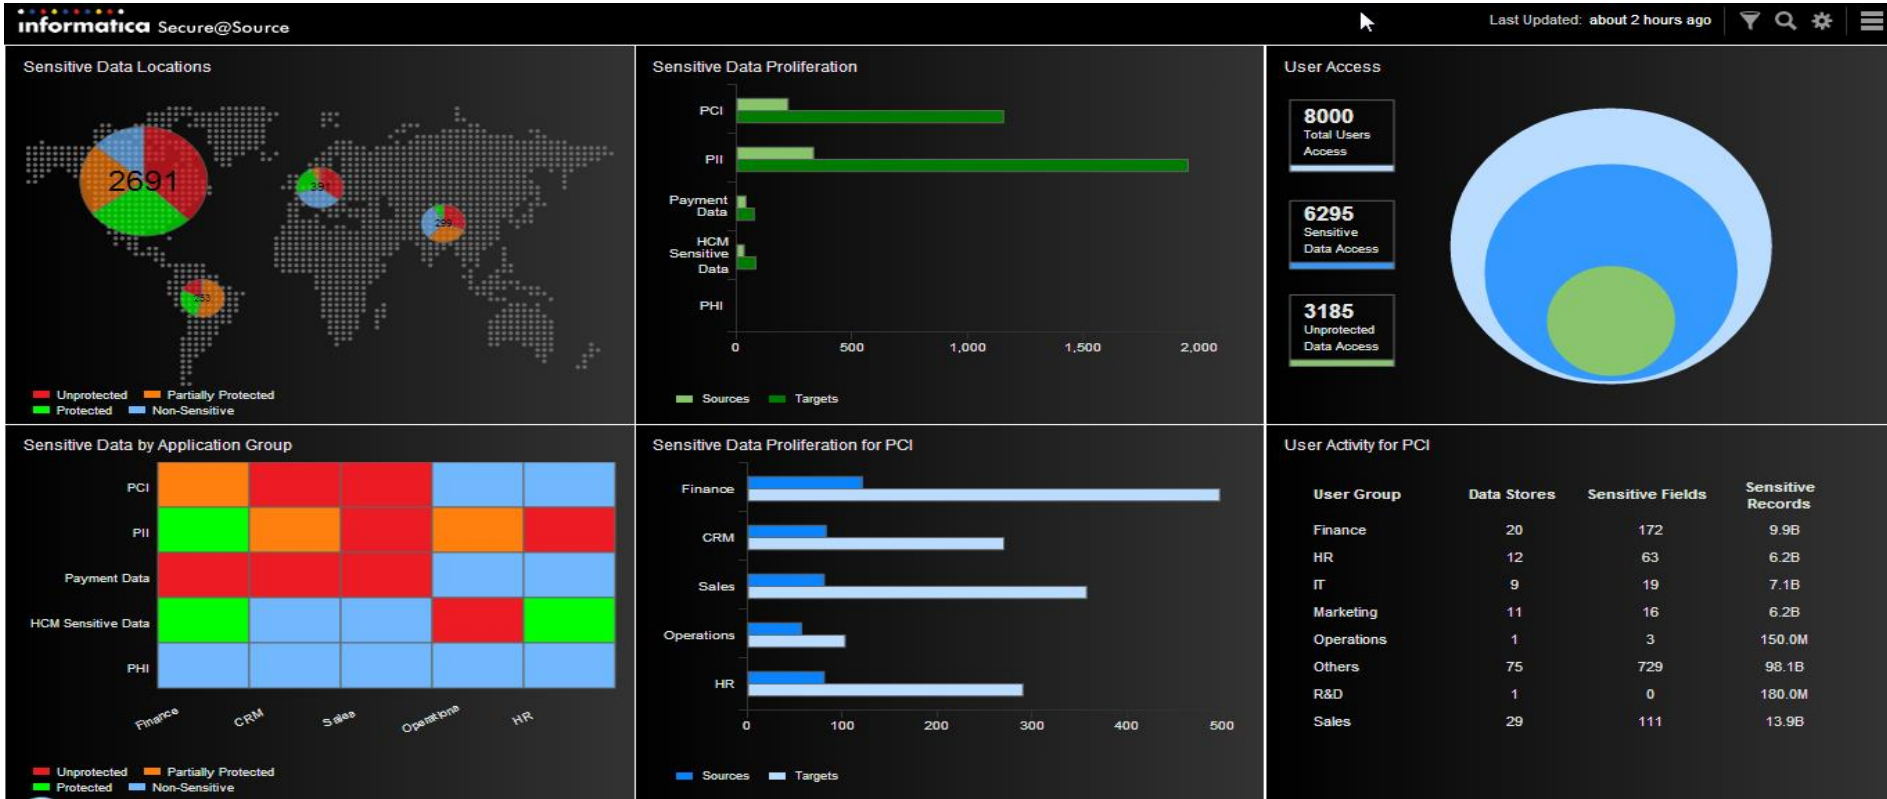

MDM Apps

Total Supplier Relationship

Financial Hierarchy Management

Total Customer Relationship

Secure@Source

○ Vision

OWN IT!

Intelligent Data Platform