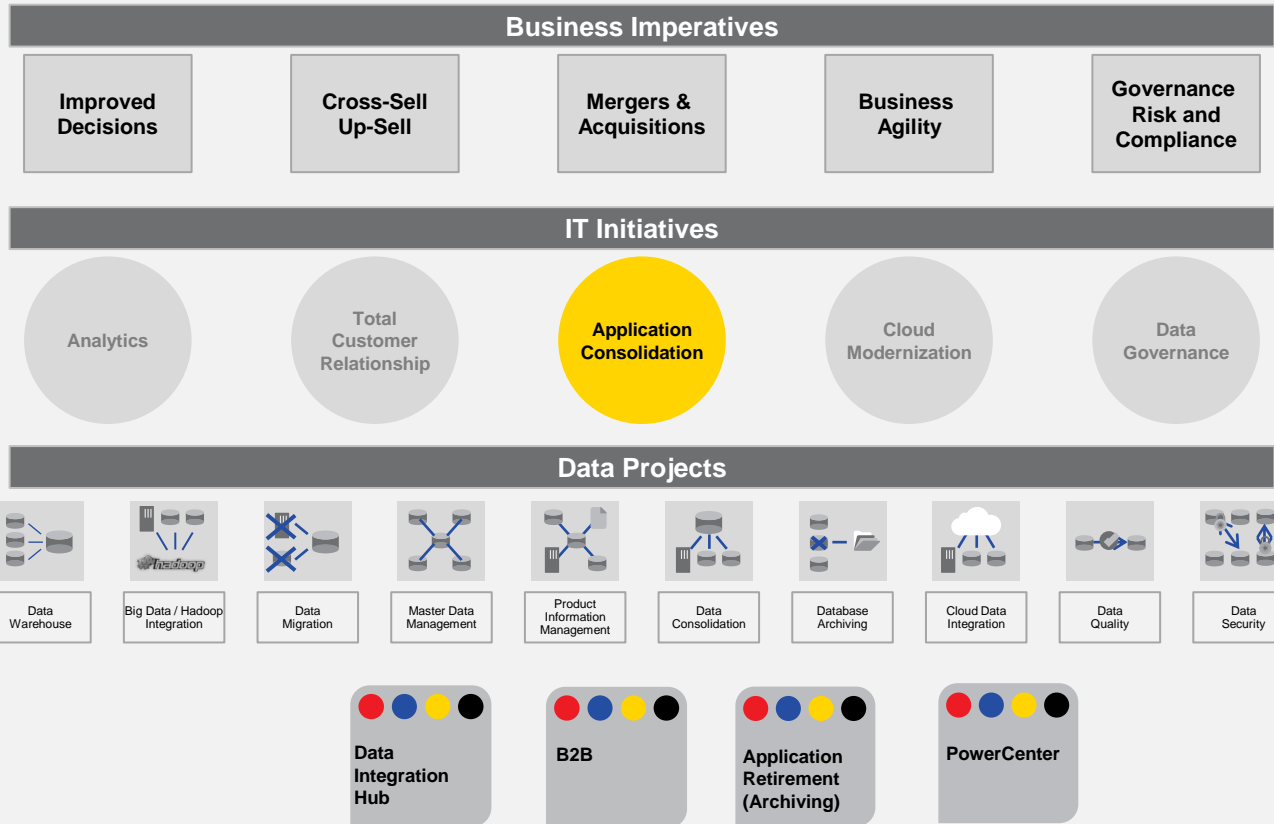

Data Projects

Data Warehouse

Big Data / Hadoop Integration

Data Migration

Master Data Management

Product Information Management

Data Consolidation

Database Archiving

Cloud Data Integration

Data Quality

Data Security

Master Data Management

Data Quality

Cloud MDM

Application Consolidation – Key Products

Cloud Modernization – Key Products

Business Imperatives

IT Initiatives

Data Projects

Data Governance – Key Products

Business Imperatives

IT Initiatives

Data Projects

● 2015 Roadmap